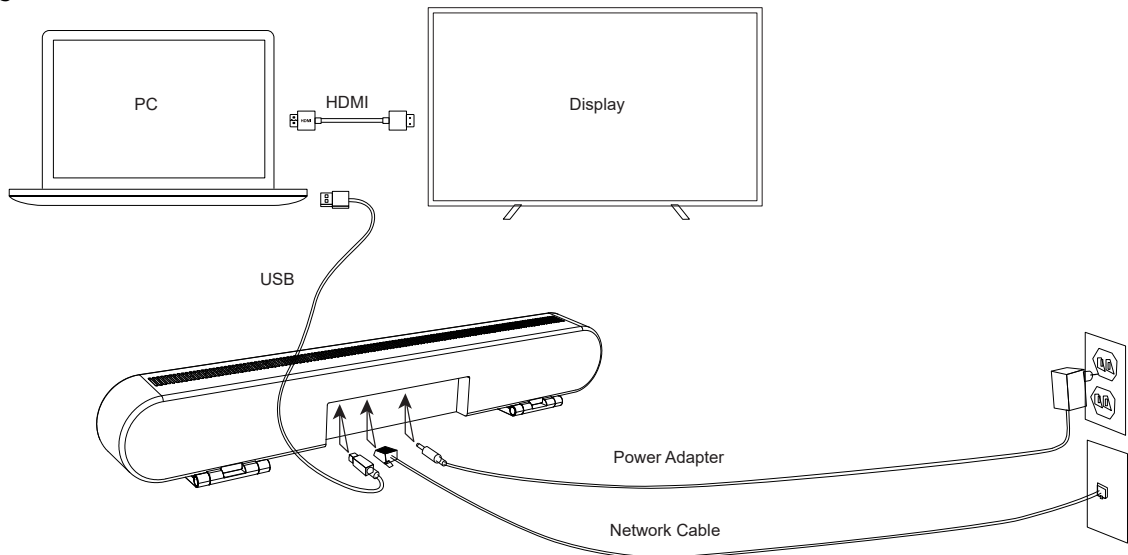

CONNECTIONS