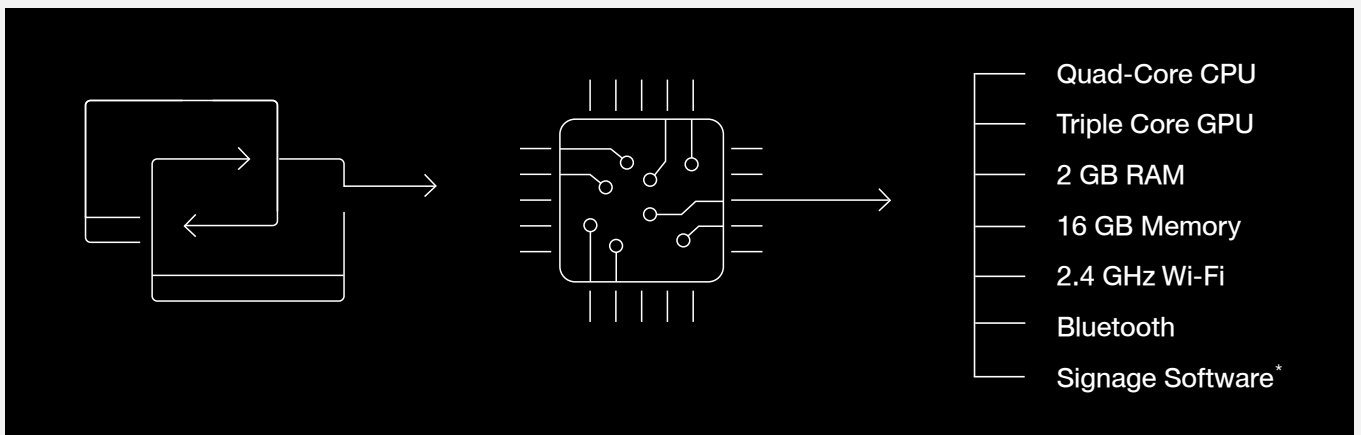

Android SOC

The built-in SOC is powered by Google's Android Platform, the series brings together the exceptional smart features and Google-certified built-in assistance tools to offer a superior viewing experience.