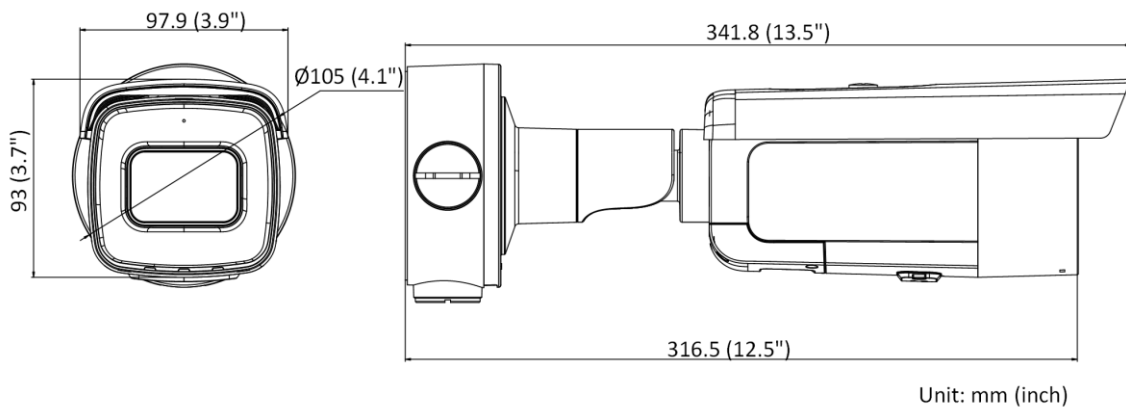

Camera Weight	Approx. 1335 g (3.0 lb.)
With Package Weight	Approx. 2161 g (4.6 lb.)
Approval	
EMC	FCC SDoC (47 CFR Part 15, Subpart B); CE-EMC (EN 55032: 2015, EN 61000-3-2: 2014, EN 61000-3-3: 2013, EN 50130-4: 2011 +A1: 2014); IC VoC (ICES-003: Issue 6, 2016); KC (KN 32: 2015, KN 35: 2015)
Safety	UL (UL 60950-1); CB (IEC 60950-1:2005 + Am 1:2009 + Am 2:2013, IEC 62368-1:2014); CE-LVD (EN 60950-1:2005 + Am 1:2009 + Am 2:2013, IEC 62368-1:2014); BIS (IS 13252(Part 1):2010+A1:2013+A2:2015)
Environment	CE-RoHS (2011/65/EU); WEEE (2012/19/EU); Reach (Regulation (EC) No 1907/2006)
Protection	IP67 (IEC 60529-2013), IK10 (IEC 62262:2002)

▪ **Available Model**

DS-2CD3686G2T-IZS (2.7 to 13.5 mm, 7 to 35 mm)

▪ **Dimension**